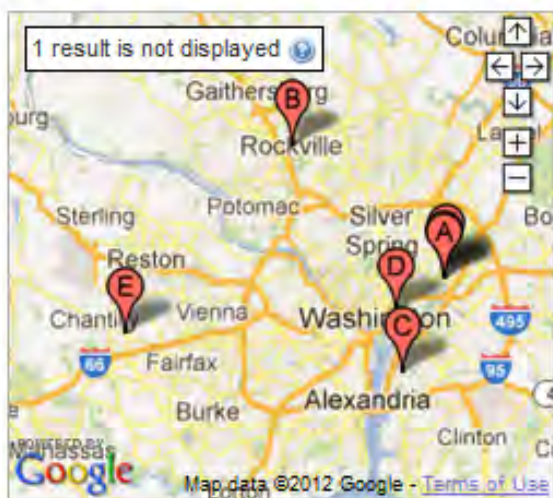

[Search all Opportunities](#)

Location

E.g. Seattle, WA or 94108

Keywords

Search

[Advanced Search](#)

[Recently Viewed](#)

Opportunities you've recently viewed:

- [Tree Planting](#)
- [Love the outdoors? Lead a...](#)
- [Plan an Arbor Day](#)

Opportunities Search Results

Volunteering Opportunities within 20 miles of United States, matching trees

Displaying 1 - 8 of 8

Sort by

[Nursery Maintenance](#)

11/17/2012

Nursery Maintenance Date: Saturday, November 17, 2012 Time: 10:00am - 1:00pm Meeting Location: We will be meeting at Bladensburg Waterfront Park. The **street** address of the park is 4601 Annapolis Rd... [More >](#)

[Anacostia Watershed Society](#)

Interest Areas: Community, Environment Great for: Kids, Teens, 55+, Groups (up to 20) Posted: 7/24/12 Distance: 7.28 miles

[Watch the Wild volunteer - Rockville, MD area](#)

Watch the Wild , a program of Nature Abounds needs your help in observing the "wild" in your community. As a Watch the Wild volunteer, you observe and report what is taking place in your... [More >](#)

[Nature Abounds](#)

Interest Areas: Animals, Community, Environment Posted: 10/25/12 Distance: 15.7 miles

[Shepherd Parkway Community Cleanup](#)

11/17/2012

This event is being held by the Congress Heights Community Association and National Capital Parks - East. For information on how to RSVP, please see below. Date: Saturday, November 17, 2012 Time:... [More >](#)

[Anacostia Watershed Society](#)

Interest Areas: Community, Environment Great for: Kids, Teens, 55+, Groups (any size) Posted: 10/19/12 Distance: 3.53 miles

[National Mall and Memorial Parks Maintenance](#)

This Activity is available for groups of 10 volunteers that are looking for short term volunteer projects. The volunteers can also receive community service hour credit for their volunteer time... [More >](#)

[National Park Service - National Mall &...](#)

Interest Areas: Community, Environment Great for: Kids, Teens, 55+, Groups (any size) Posted: 7/8/12 Distance: 0.89 miles