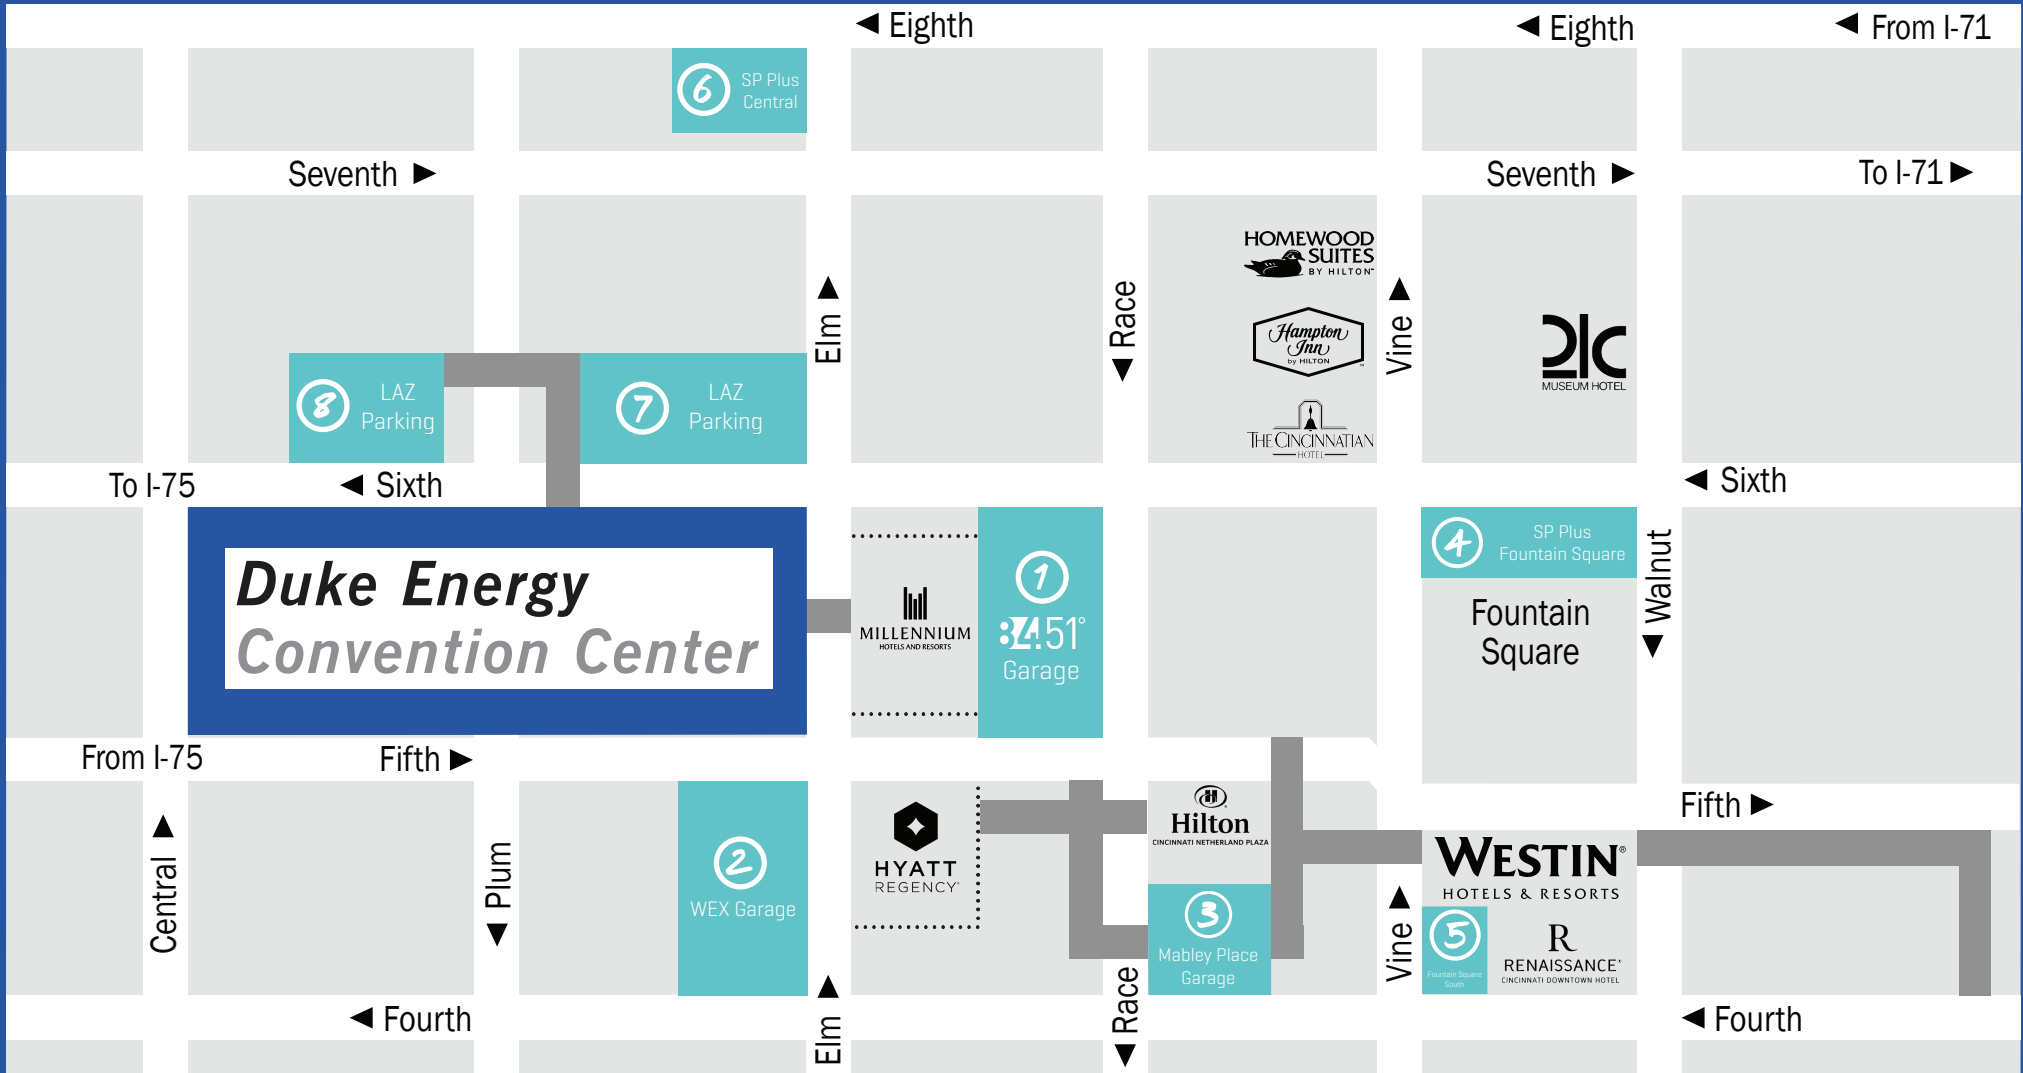

# Downtown Cincinnati Preferred Convention Parking

## Preferred Parking

Hourly/Daily Rate: Overnight:

1	\$2-17	\$21
2	\$15	\$21
3	\$1-17	\$21
4	\$1-17	\$21

## Additional Parking

Hourly/Daily Rate: Overnight:

5	\$1-17	\$21
6	\$2-9	N/A
7	\$10-30	\$10-30
8	\$10-30	\$10-30

 Skywalk

\*Rates subject to change

**CINCINNATIUSA**  
CONVENTION & VISITORS BUREAU