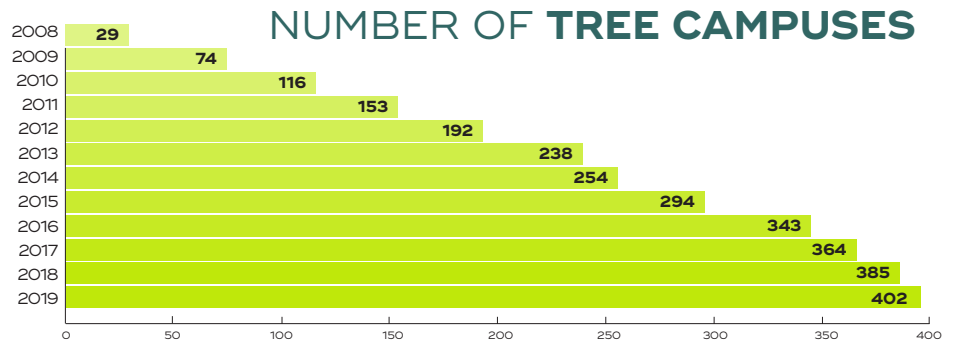

Recertification rate

\$55,133,881.11

Spent by campuses on tree planting, care and management

NEW

39

FIRST-YEAR SCHOOLS

402 TREE CAMPUS HIGHER EDUCATION COLLEGES & UNIVERSITIES

SMALLEST CAMPUS

85 Students

North Lake College South Campus

LARGEST CAMPUS

119,951 Students

Arizona State University