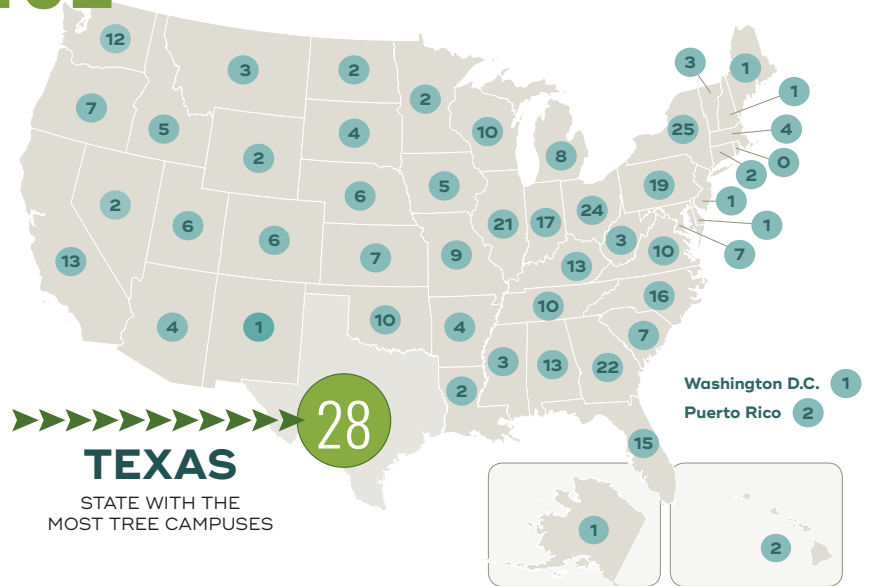

Recertification rate

\$55,133,881.11

Spent by campuses on tree planting, care and management

NEW

39

FIRST-YEAR SCHOOLS

402 TREE CAMPUS HIGHER EDUCATION COLLEGES & UNIVERSITIES

SMALLEST CAMPUS

85 Students

North Lake College South Campus

LARGEST CAMPUS

119,951 Students

Arizona State University