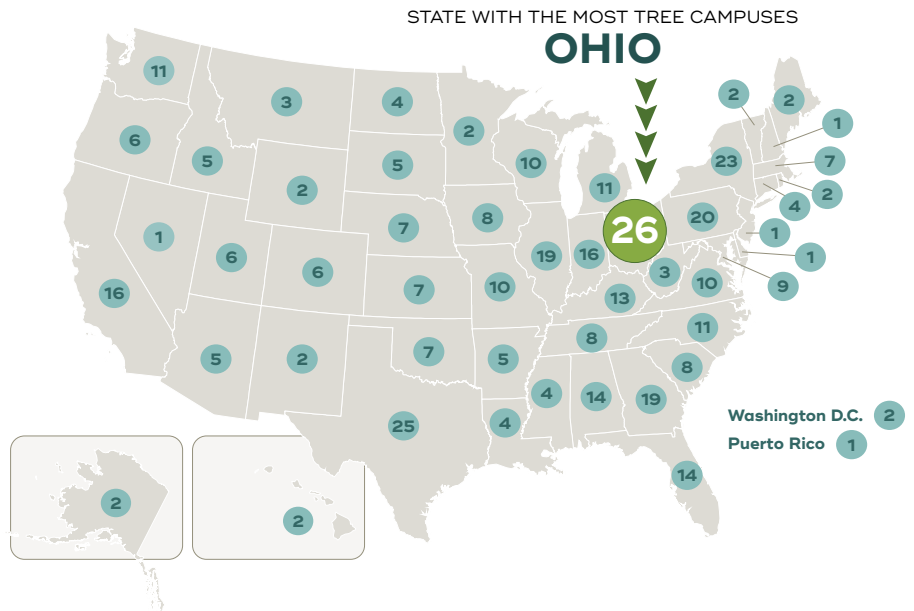

2023 SUMMARY

TREE CAMPUS HIGHER EDUCATION SUMMARY BY THE NUMBERS

168,994

Trees planted by Tree Campuses

4,882,566

Students enrolled at a tree campus

19,060

Students engaged in service learning projects

93.66%

Recertification rate

$66,357,796.20

Spent by campuses on tree planting, care and management

411 TREE CAMPUS HIGHER EDUCATION COLLEGES & UNIVERSITIES